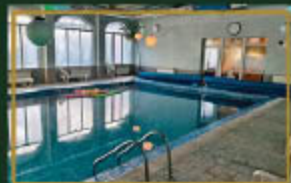

Inquiries : +382 69 170 001

CHATEAU BANSKO
KOSHER HOTEL כּוֹשֶׁר הוֹטֵל

LIMITED OFFER! DON'T MISS OUT

Book your stay now!
Enjoy an exclusive
15% discount!*

Open from Rosh Chodesh Sivan.

Exclusive Dining

Wellness & Spa