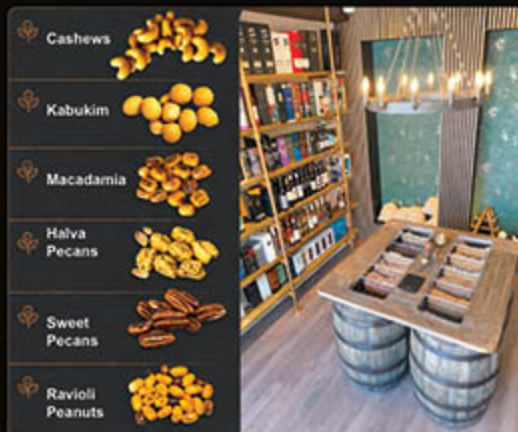

NOW BOOKING!
Limited slots available

CPD Accredited

CONTACT RIVKY 07862 676207

Email: Rivky@truhue.co.uk

@Truhuebyrivky

A piece of *Eretz Israel*
now available in *Golders Green*,

1703

Many more types available.