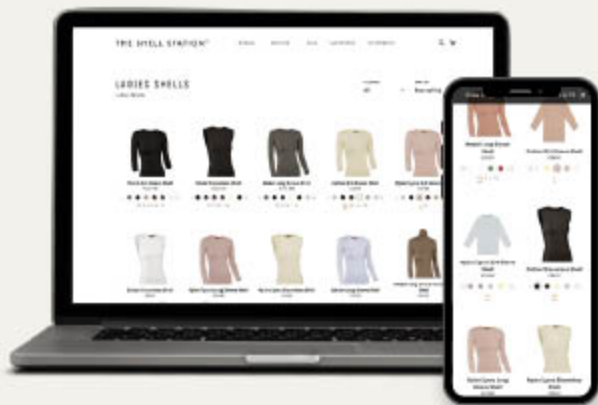

Tonnelli

כשר למטח

Your Essentials. One Click Away.

The SHELL STATION

Shop The Shell Station anytime, anywhere.

www.theshellstation.com

PARK HILL

If you're over 55,
you could unlock
cash tied up in
your home with
Equity Release.