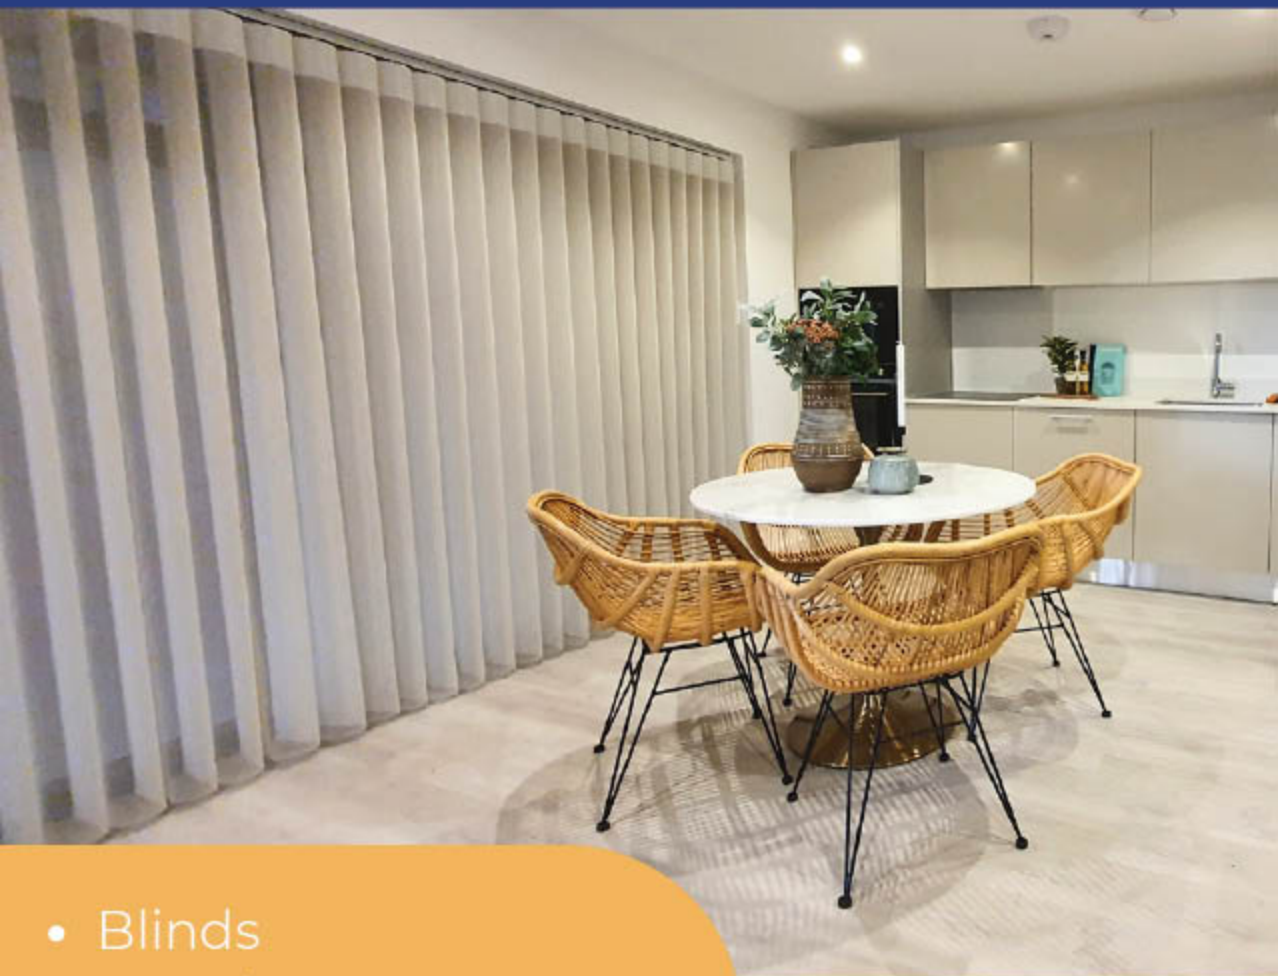

SHADED

THE ONE STOP FOR ALL YOUR SHADING NEEDS

☎ 07735 836 262

📞 07791 651 782

info@shadedblinds.co.uk

- Blinds
- Curtains
- Awnings
- Fly screens
- Specialty Blinds
- Full house Window Tints

We have access to the Largest selection of fabrics in the UK at the most affordable prices Guaranteed!

We also offer soft furnishings such as:

- Headboards
- Bed throws
- Upholstery
- re-upholstery
- Custom cushions