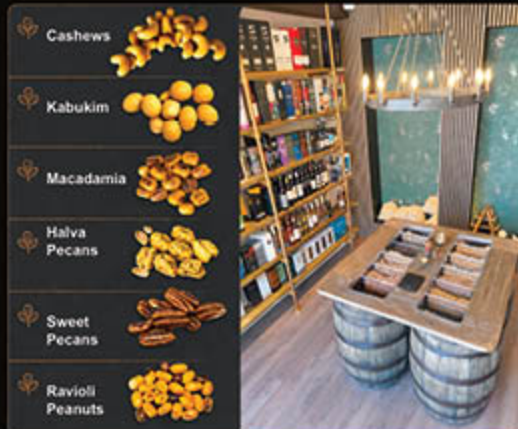

Many more types available.

11 Russel Parade, Golders Green Road, NW11 9NN

Scan to order on our website
Contact us: 020 3758 7098
+44 7480 961 689
gifts@regalwhisky.com