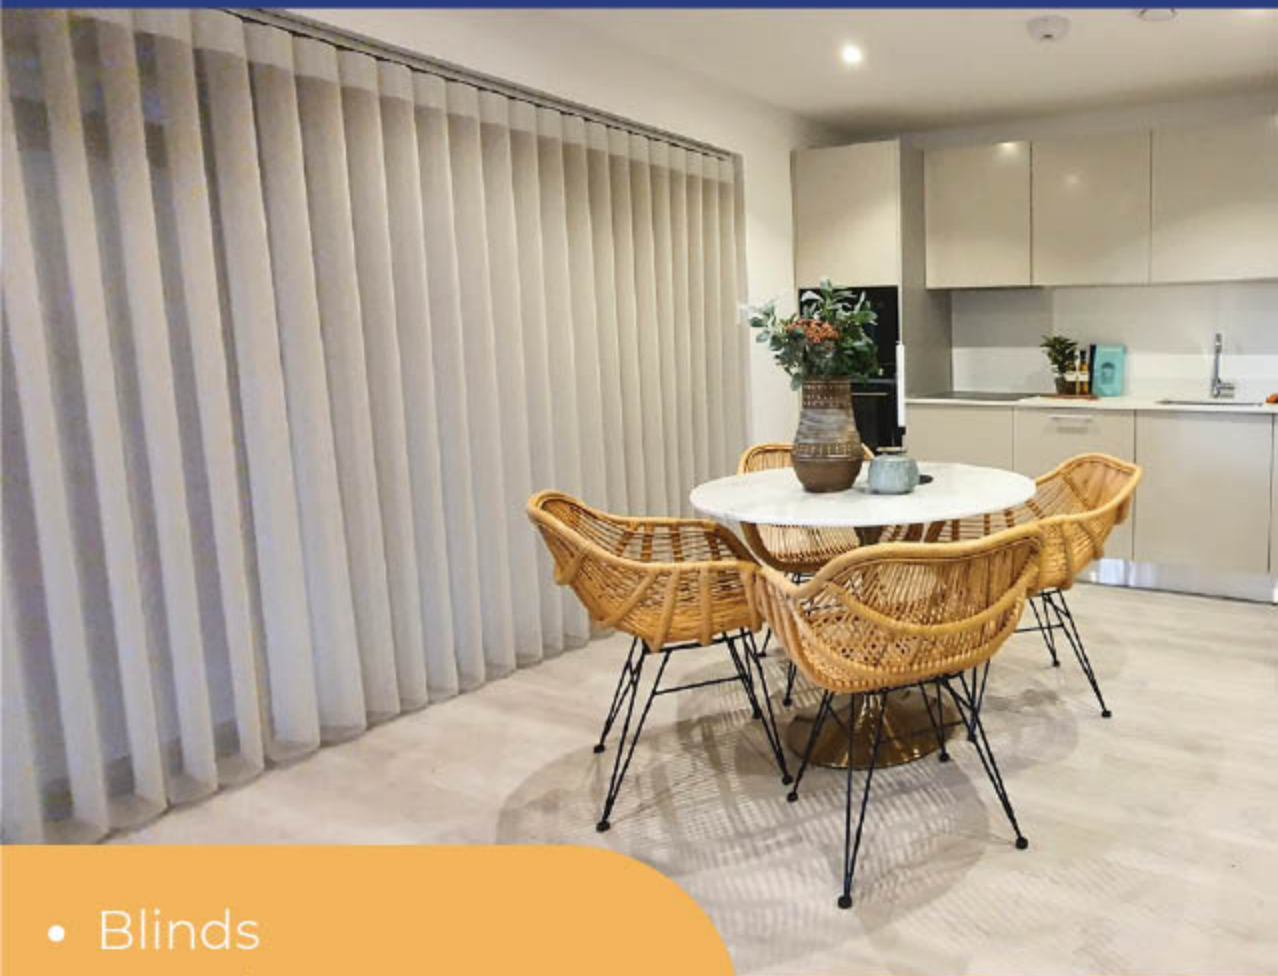

SHADED

THE ONE STOP FOR ALL YOUR SHADING NEEDS

☎ 07735 836 262

📞 07791 651 782

info@shadedblinds.co.uk

- Blinds
- Curtains
- Awnings
- Fly screens
- Specialty Blinds
- Full house Window Tints

We have access to the Largest selection of fabrics in the UK at the most affordable prices Guaranteed!

We also offer soft furnishings such as:

- Headboards
- Bed throws
- Upholstery
- re-upholstery
- Custom cushions